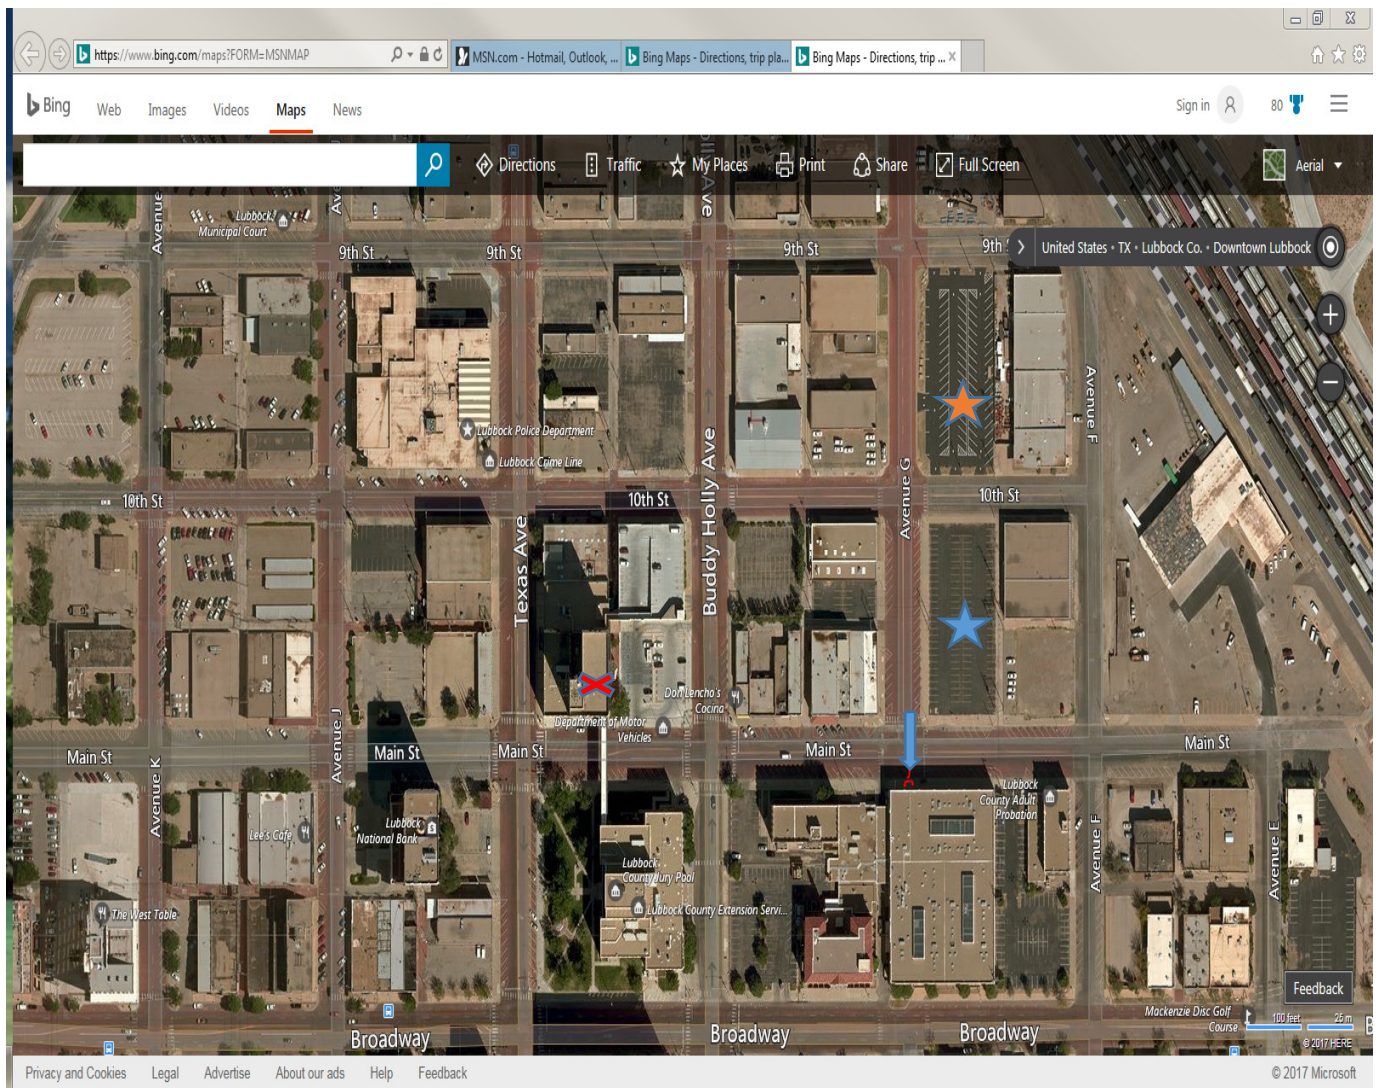

Academy Parking is located at the intersection Main St. & Ave.  
G in Parking Lot C 

The **BLUE ARROW** indicates the entrance to the Academy.

The **BLUE STAR** indicates Parking Lot C.

The **ORANGE STAR** indicates Parking Lot L.

The **RED X** indicates the Previous Academy.

Students will be allowed to park in Parking Lots C & L.